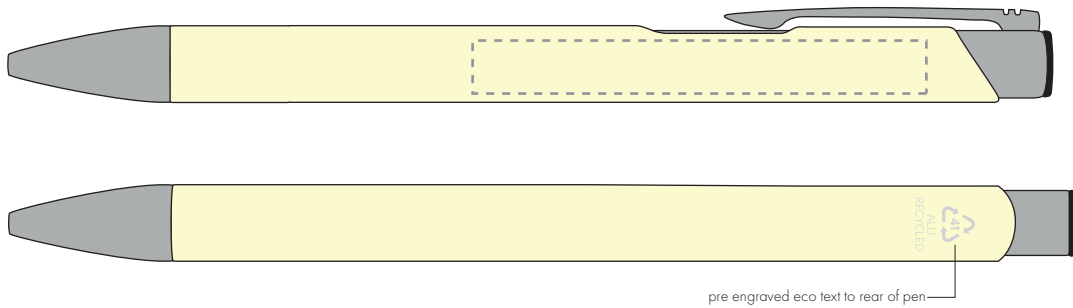

Your Ref:  
Our Ref:

Quantity:  
Version: 1

Product Code: TPC982001  
Product Colour: PASTEL YELLOW

**PRINTING CONCERNS:**

We stock this item in the following colours

**PANTONE REFERENCE(S)**

- Colour 1
- Colour 2
- Colour 3
- Colour 4

ARTWORK SCALE 100%

ARTWORK SCALE 100%  
Side Print Area:  
60mm x 7mm

Product Image for visualisation  
- colours may vary

**The dashed line is to demonstrate print area and will not appear on your printed item**